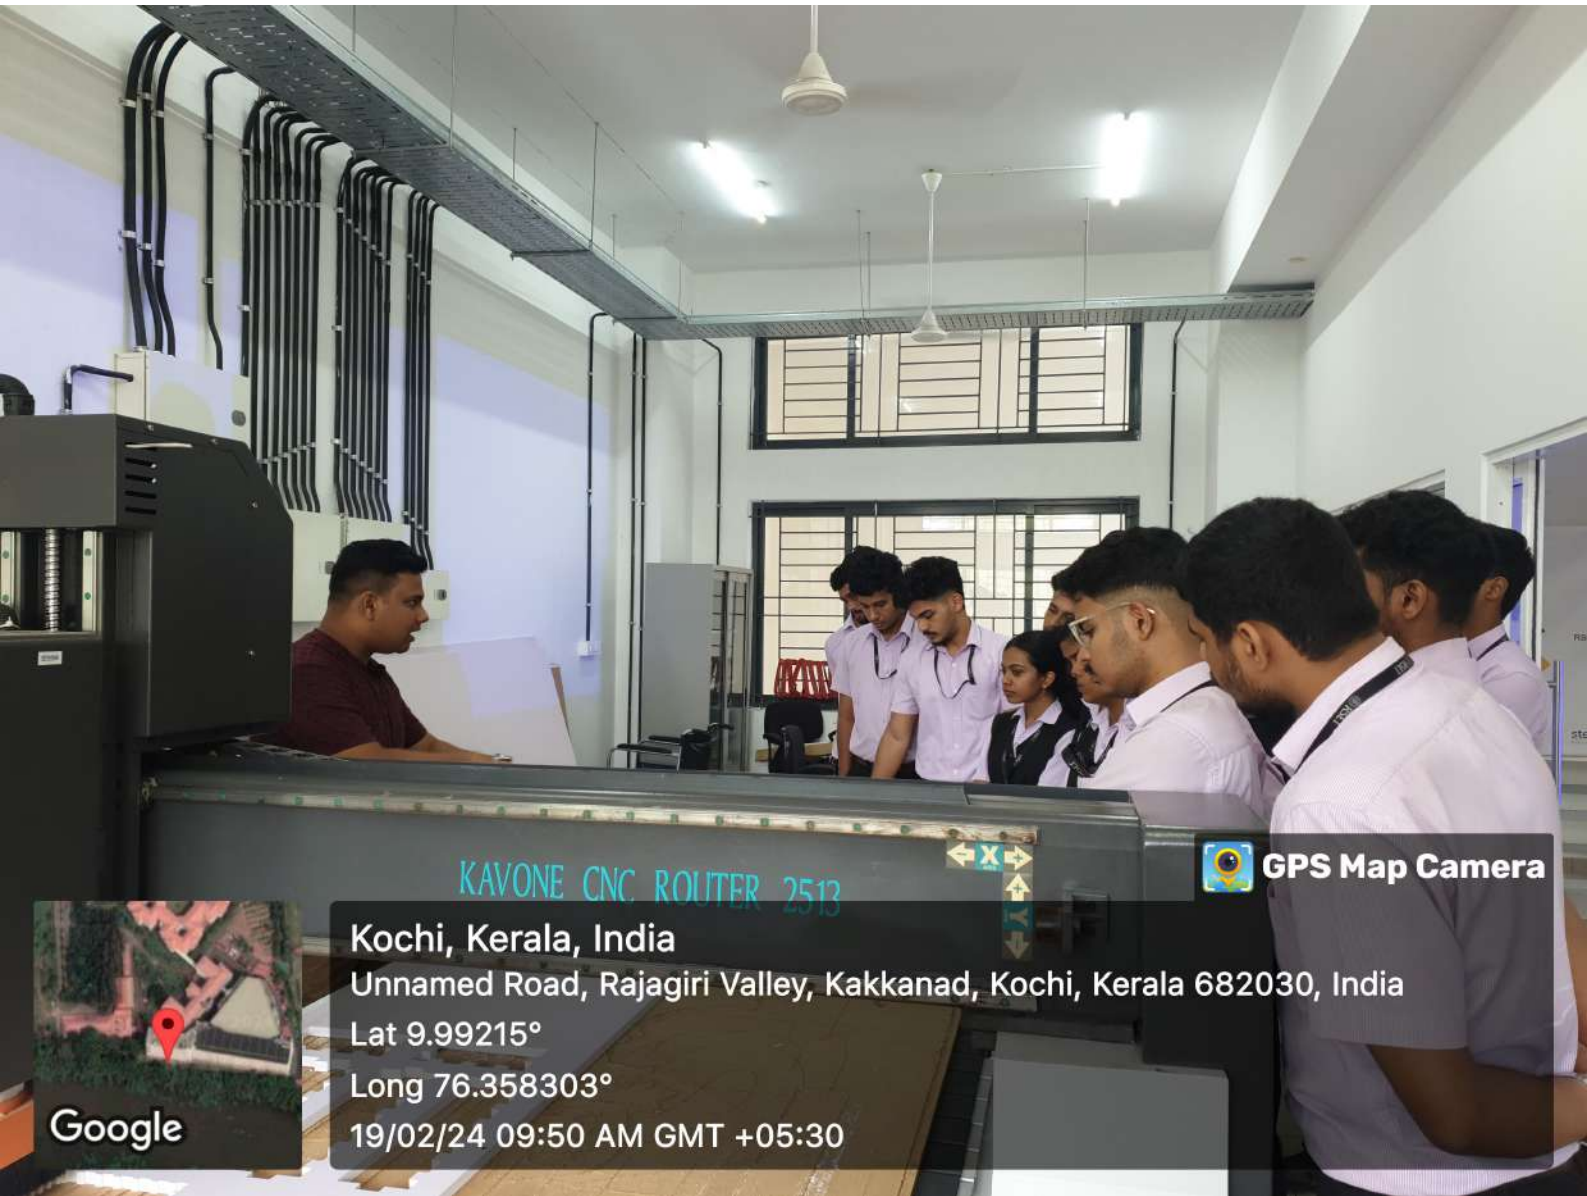

 **GPS Map Camera**

Kochi, Kerala, India
Unnamed Road, Rajagiri Valley, Kakkanad, Kochi, Kerala 682030, India
Lat 9.99212°
Long 76.358276°
19/02/24 10:09 AM GMT +05:30

Google

KAVONE CNC ROUTER 2513

 GPS Map Camera