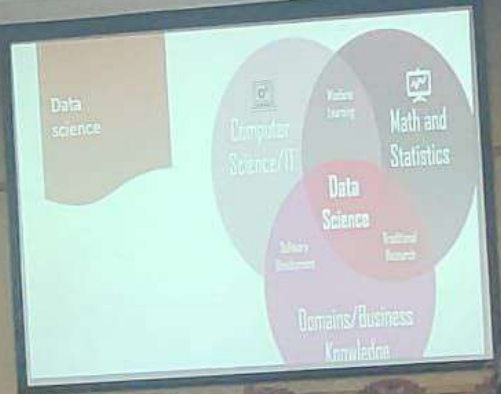

GPS Map Camera